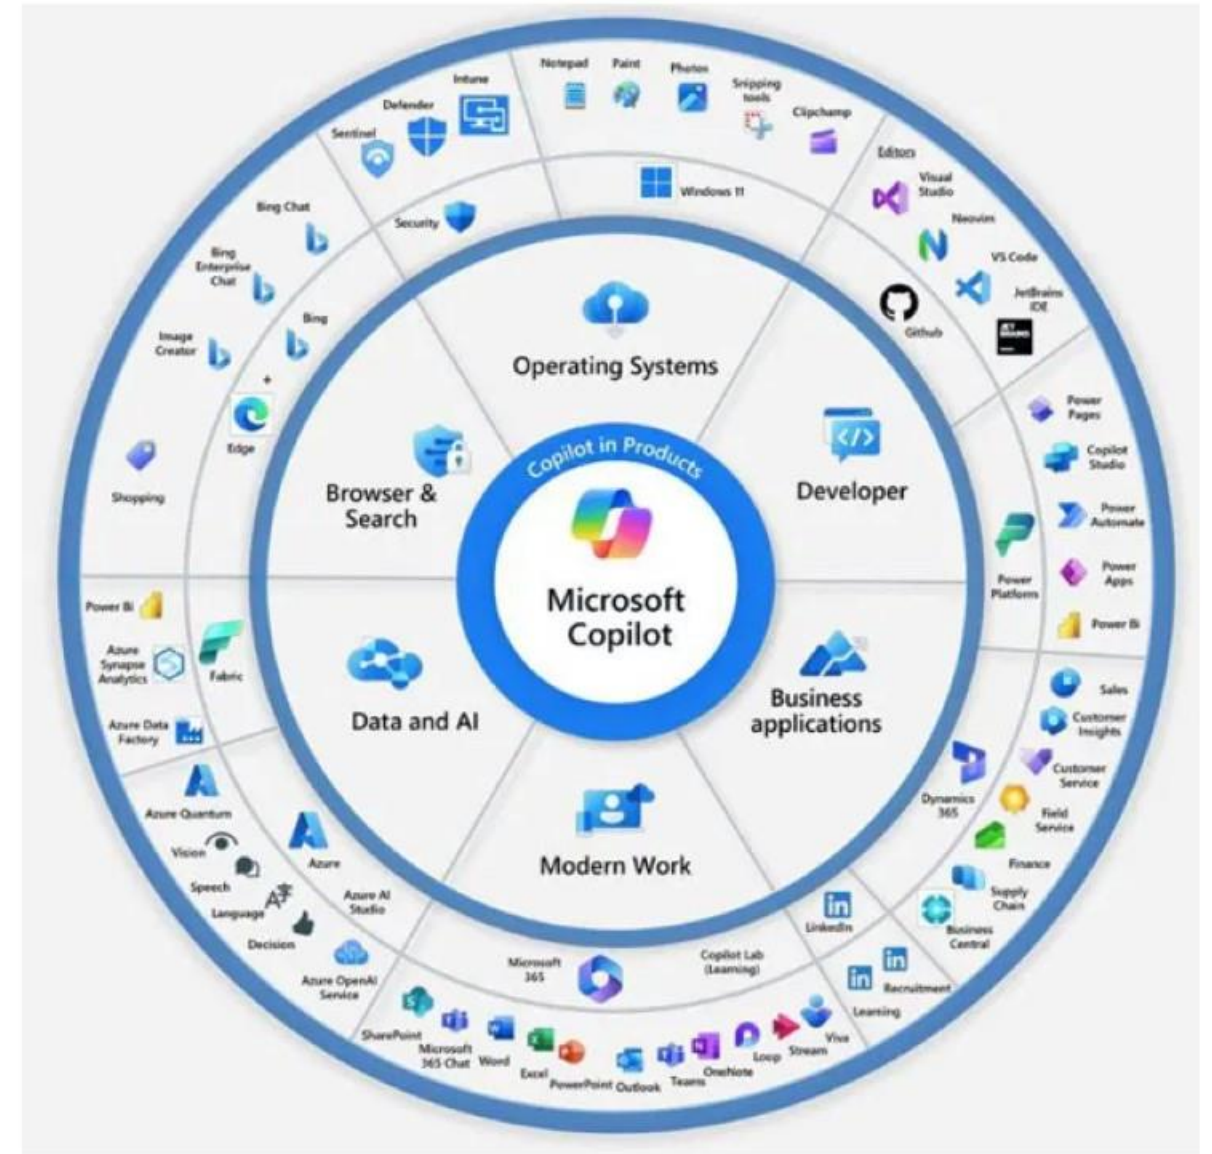

Microsoft 365 Copilot

Microsoft 365 Copilot

Aufbauend auf dem Ansatz von Microsoft 365

Integriert in die Microsoft 365 Apps

Semantischer Index

Kreativität freisetzen

Produktivität gewinnen

Fähigkeiten verbessern

Microsoft 365 Apps

Microsoft 365 Copilot

Data flow (🔒 = all requests are encrypted via HTTPS)

- 1 User prompts from Microsoft 365 Apps are sent to Copilot
- 2 Copilot accesses Graph and Semantic Index for pre-processing
- 3 Copilot sends modified prompt to Large Language Model
- 4 Copilot receives LLM response
- 5 Copilot accesses Graph and Semantic Index for post-processing
- 6 Copilot sends the response, and app command back to Microsoft 365 Apps

Copilot Studio

Role Specific capabilities

Microsoft Co Pilot Überblick

Mehr als nur Word und Power Point

Business Performance Planning | Collaborative Planning

Business Performance Analytics | Data Insights & Analytics