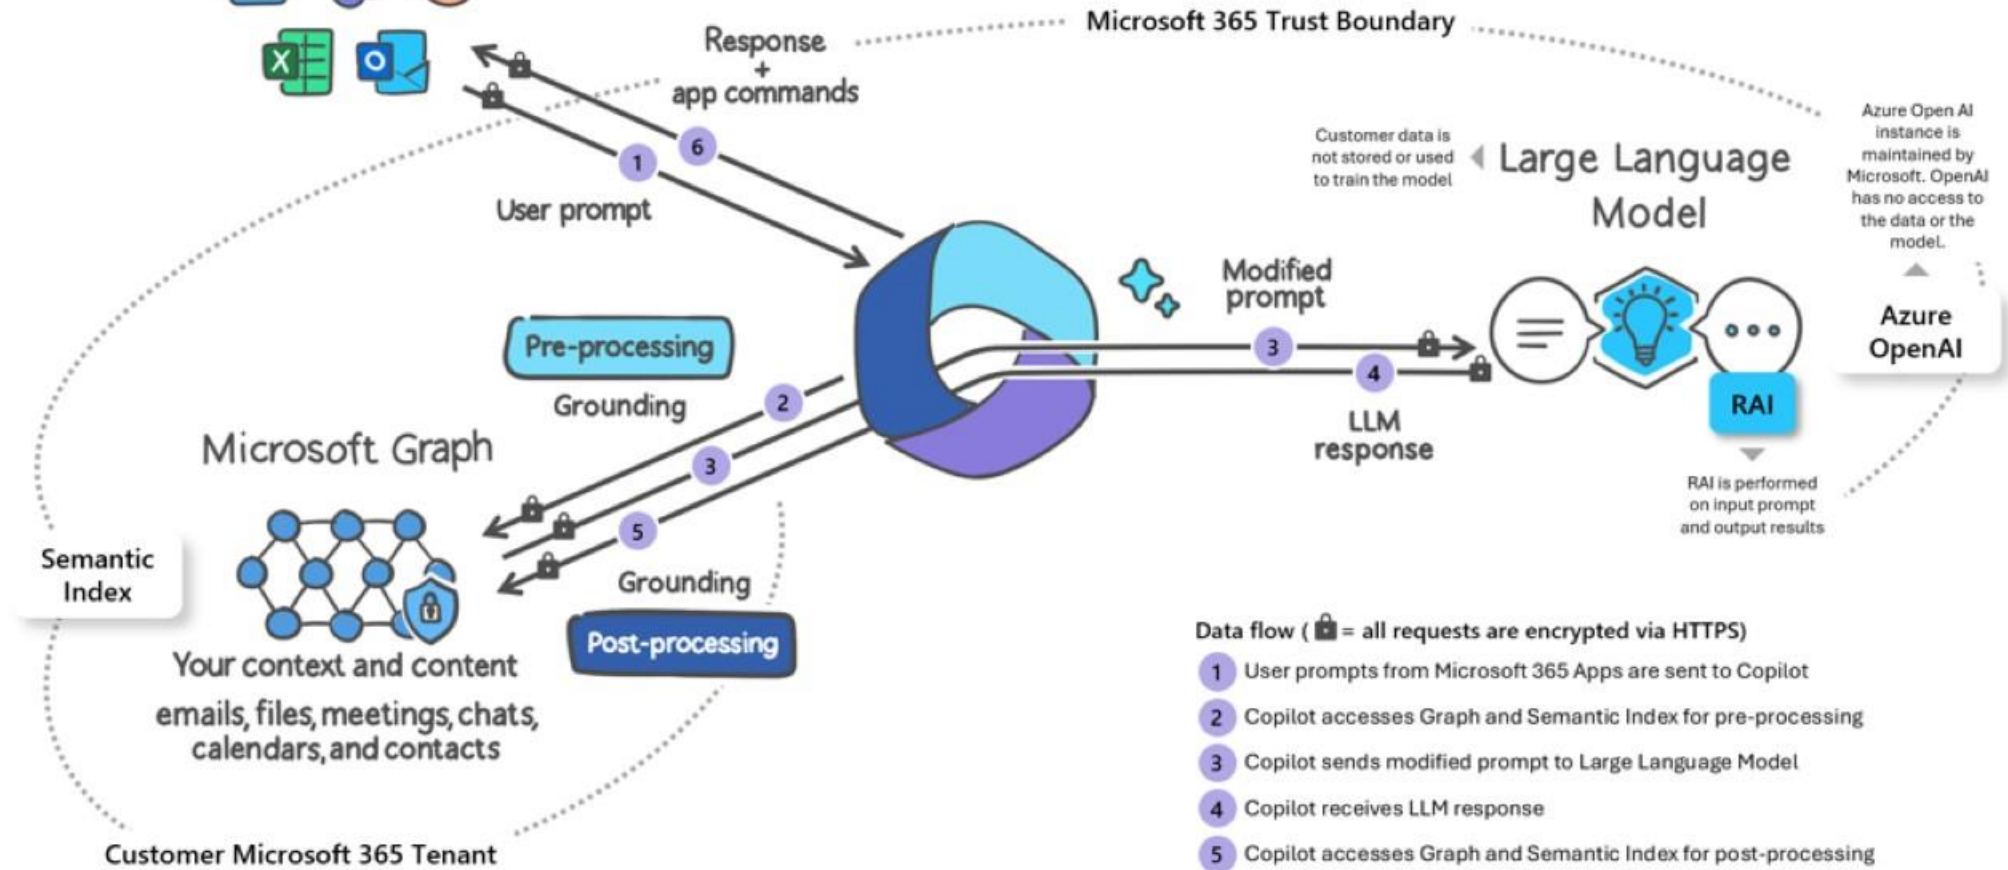

Microsoft 365 Copilot

Microsoft 365 Copilot

Aufbauend auf dem Ansatz von Microsoft 365

Integriert in die Microsoft 365 Apps

Semantischer Index

Kreativität freisetzen

Produktivität gewinnen

Fähigkeiten verbessern

Microsoft 365 Apps

Microsoft 365 Copilot

Data flow (🔒 = all requests are encrypted via HTTPS)

- 1 User prompts from Microsoft 365 Apps are sent to Copilot
- 2 Copilot accesses Graph and Semantic Index for pre-processing
- 3 Copilot sends modified prompt to Large Language Model
- 4 Copilot receives LLM response
- 5 Copilot accesses Graph and Semantic Index for post-processing
- 6 Copilot sends the response, and app command back to Microsoft 365 Apps